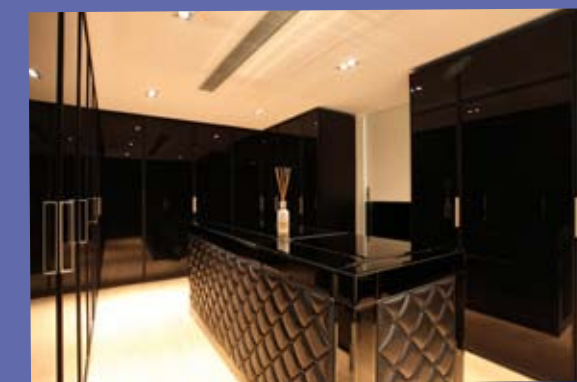

Ever wished you lived in an apartment so high tech that it seems to have come out of a James Bond movie? An apartment in Kowloon Tong may be the closest thing yet.

The homeowners have tailor-made their 20,000sq ft home to suit their every need. With just the touch of a button, the lights and air-conditioning comes on, shades will gradually slide down, and the television turns on to their favourite channel. The sound system is also pre-adjusted to the owner's preferred volume. This powerful and intelligent system was programmed and installed by BAP, the Hong Kong-based specialists in audiovisual, lighting and control systems integrator.

Home Theatre and Lounge

With just a single touch, the HomeWorks whole-home lighting control system by Lutron is able to provide different ambiances for the home theatre and lounge. It is a custom total light control that provides convenience to the owners without sacrificing aesthetics and ambience. The owners wanted a dimming solution that automates lights and shades in the entire home yet be able to create a disco mood and ambience for the home theatre, as well as partition kitchens and bathrooms for maximum privacy. The Intelligent Wireless Control System allows the owners to control all systems (projector, air-condition and audiovisual and lighting systems) with just a fingertip.

A curved screen that is normally used in a commercial cinema was specially installed to maximise the cinematic experience. And because of the curvature of the screen, the light is reflected back into the seat locations (as opposed to the walls), which increases foot-lamberts to the seating locations and improves picture uniformity.

Kitchen and Baths