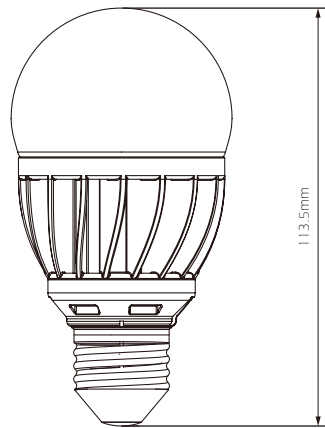

# GALAXY E26/E27 LAMP

The GALAXY bulb is a direct replacement of a 40W incandescent lamp. Available in both incandescent warm white and cool white, the GALAXY is an elegant alternative to any standard 40W bulb.

OPTILED

[www.optiled.com](http://www.optiled.com)

**E26 / E27 Base**

Light Distribution Curve (cd) - Warm White

Light Distribution Curve (cd) - Daylight

Part No.	Color	Color Temp. <sup>(3)</sup> (K)	Lumen (lm)	CRI (Ra)
121105BBAA	Warm White	2800	210	80
121107BBAA	Natural White	4000	210	80
121106BBAA	Daylight	6000	300	80