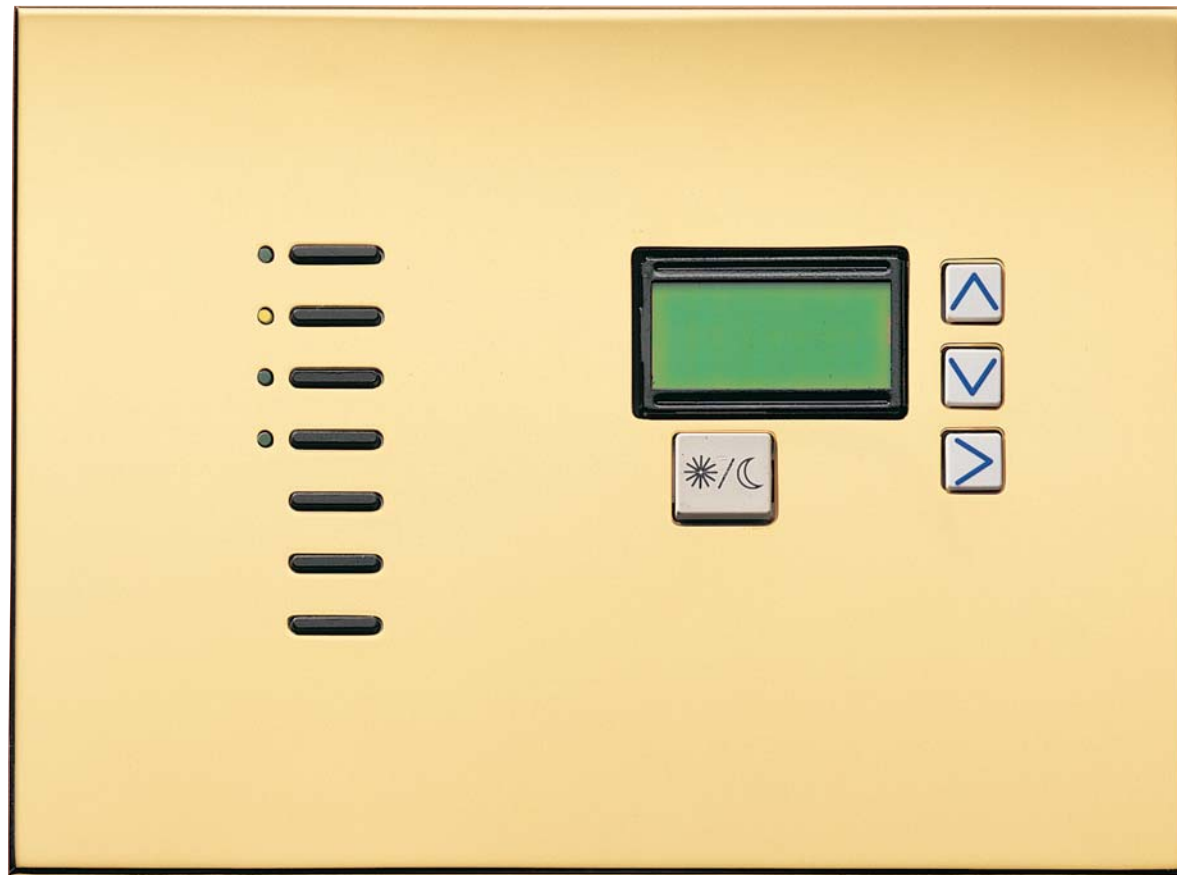

6.13" x 4.56" [156mm x 116mm]

Architrave Style Keypad ganged with
Thermostat by other manufacturer
[Bright Brass]

Tastierino stile Architrave unito a
termostato di altro costruttore
[Ottone Lucido]

Teclado estilo Architrave integrado
con termostato de otro fabricante
[Lat n Brillo]

Bedienstelle in Architrave-Stil in Einem
Gemeinsamen Gehäuse mit Einem
Thermostat Eines Anderen Herstellers
[Messing Gl nzend]

Toetsenbord in Architrave-uitvoering
voor meerdere eenheden met
thermostaat van andere fabrikanten
[Glansmessing]

Clavier de Commande de Style
Architrave à Compartiments avec
Thermostat d'un Autre Fabricant
[Laiton Brass]

Architrave式牆控器與其他廠家的
溫器組合在一起
[亮黃銅色]