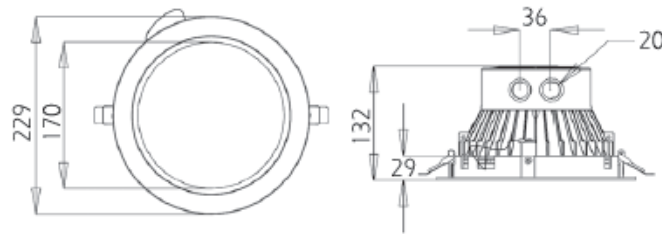

ROUND 200 - DOWNLIGHT

(unit in mm)

LED FIXTURES

| Part No. | Color | Color Temp. ⁽³⁾ (K) | Lumen (lm) | CRI (Ra) | Beam Angle |
|------------|-----------------|-----------------------------------|---------------|-------------|---------------|
| 2043050105 | ☐ Warm White | 2800 | 1200 | 80 | 70° |
| 2043070105 | ☐ Natural White | 4000 | 1300 | 80 | 70° |
| 2043060105 | ☐ Daylight | 6000 | 1300 | 80 | 70° |