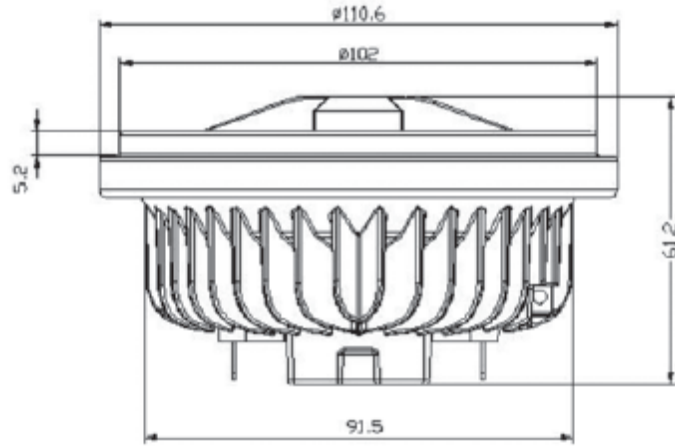

ARRAY-M SPECIFICATIONS**Product Name:** ARRAY-M

Specifications	
Part No.	2050050105
Product Description	Array-M 10.5W 20° 300lm / 2800K LED Luminaire
Certification	CE
Color	Warm White
Color Temp (CCT)	2800K
Lamp Base	G53
Beam Angle	20°
Color Rendering Index (Ra)	80
Input Voltage	12V DC
Rated Current	1 A
Rated Frequency	N/A
Luminous Output (lm)	300 lm
Total Power (W)	10.5
Luminous Efficacy (lm/W)	28.5
Central Intensity (cd)	3900 cd
Life Span	35,000 hours
Operation Temperature	-20°C ~ +60°C
Storage Temperature	-30°C ~ +65°C
Use	Indoor
Dimmable	No
RoHS	Yes
Material	
LED Brand	Cree
Housing	Aluminum
Housing Color	Silver
Optics	Aluminum reflector

Dimension:

Photometric Data