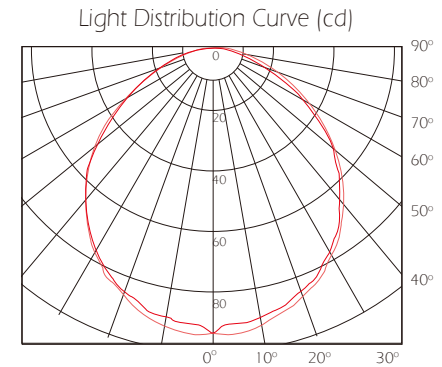

Part No.	Color	Color Temp. ⁽³⁾ (K)	Lumen (lm)	CRI (Ra)	Beam Angle
2020050105	Warm White	2800	800	80	120°
2020070105	Natural White	4000	800	80	120°
2020060105	Daylight	6000	900	80	120°

Package Content ⁽⁴⁾: