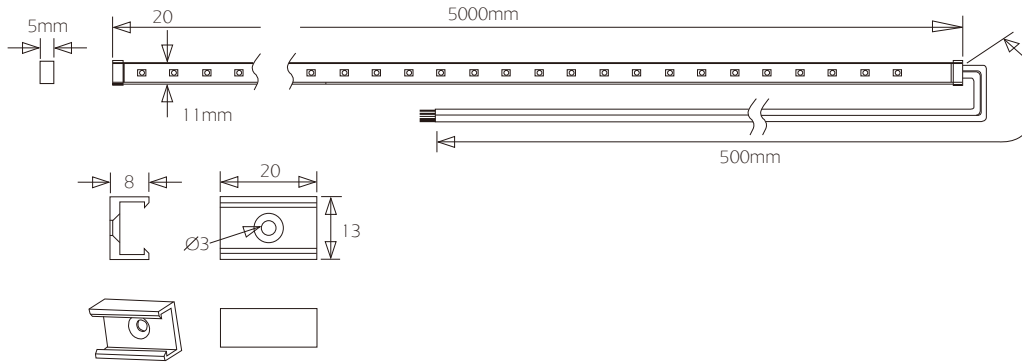

FLEXI TAPE

FLEXI TAPE is ideal for cove lighting and edge lighting. Its flexibility allows it to curve around surfaces, helping to enhance the overall lighting design.

LED FIXTURES

Applications:

1. Cove lighting
2. Contour lighting

Part No.	Color	Color Temp. ⁽³⁾ (K)	Lumen (lm)	CRI (Ra)	Beam Angle
2020050105	Warm White	2800	800	80	120°
2020070105	Natural White	4000	800	80	120°
2020060105	Daylight	6000	900	80	120°

Package Content ⁽⁴⁾:

1. 5M per reel (Cutting mark every 10cm)
2. 10 pieces of end caps are included
3. 10 mounting clips

- (1) For Indoor and outdoor use.
- (2) Contents and specifications are subject to change without prior notice.
- (3) Color Temp. (Typical).
- (4) Extra accessories need to order separately.
- (5) Not IP65 if FLEXI TAPE is cut into shorter length.