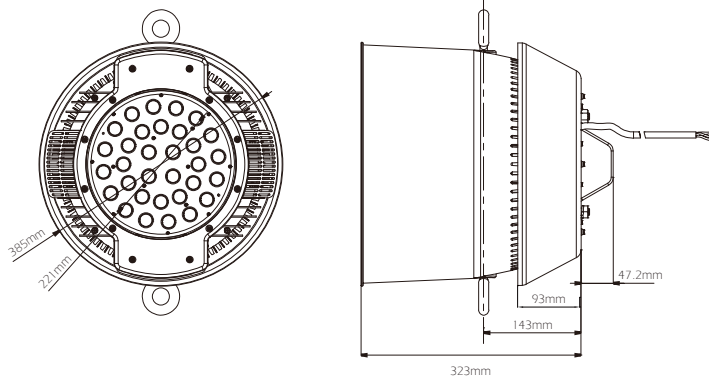

HIGHBAY

The HIGHBAY fixture is specifically designed for a variety of lighting tasks within high halls, gymnasiums and warehouses. To fulfill various photometric tasks and lighting specifications, the HIGHWAY fixture has 2 different angles for added flexibility.

| Part No. | Color | Color Temp (3) (K) | Lumen (lm) | Central Intensity (cd) | CRI (Ra) | Beam Angle |
|------------|-----------------------------------|-----------------------|---------------|------------------------------|-------------|---------------|
| 40290601AA | <input type="checkbox"/> Daylight | 6000 | 3000 | 22100 | 80 | 25° |
| 40290602AA | <input type="checkbox"/> Daylight | 6000 | 3000 | 6900 | 80 | 40° |