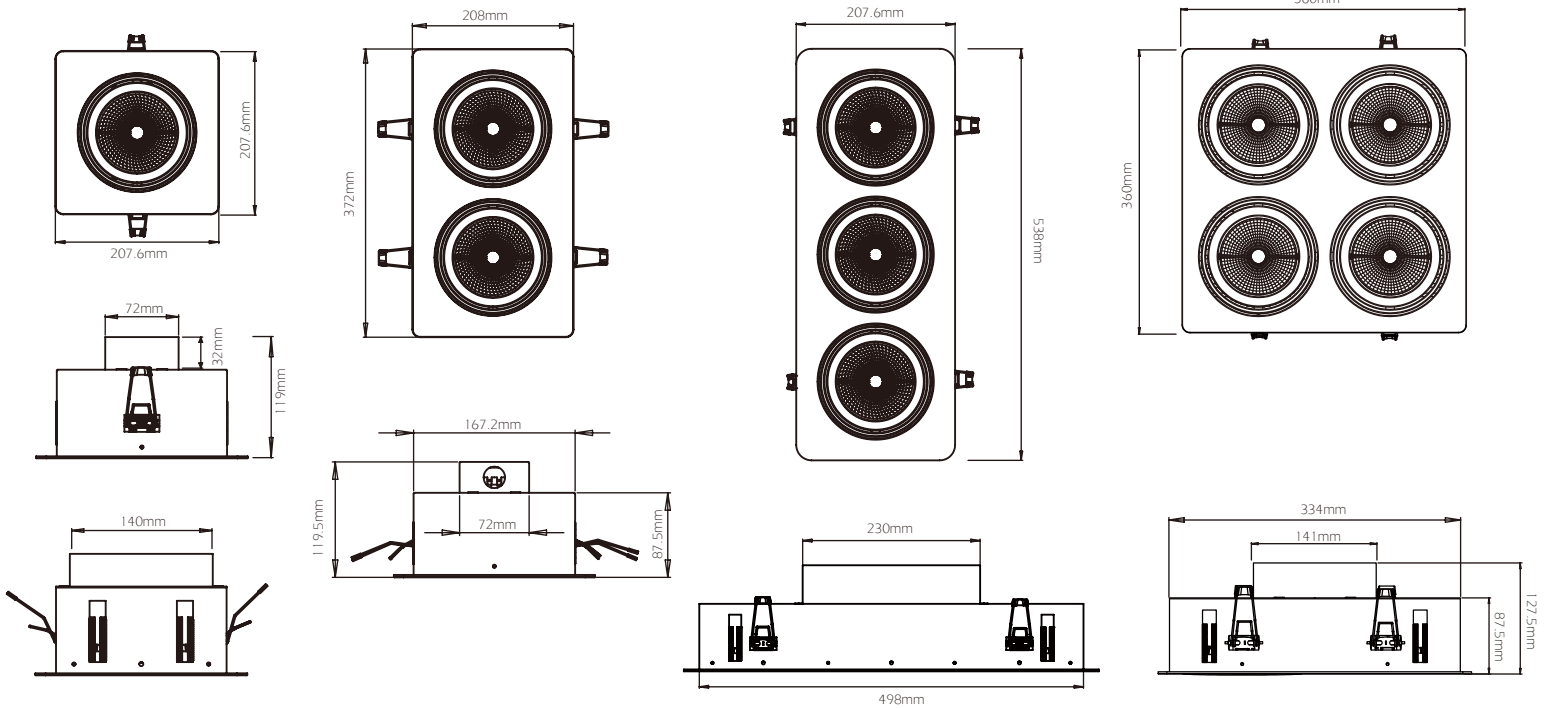

ARRAY

The definitive replacement for the AR111 lamp, the ARRAY's design provides a flexible directional accent lighting, perfect for any shop display. Compared with a traditional halogen lamp, the ARRAY can save up to 80% the energy and, with an integrated driver, the installation couldn't be easier.

Part No.	Series	Colour	Colour Temp. (1) (K)	Lumen (lm)	Power (W)	Central Intensity (cd)	CRI (Ra)	Beam Angle
20350501AA	ARRAY 1x1	Warm White	2800	270	11	2600	80	20°
20360501AA	ARRAY 1x2	Warm White	2800	540	22	2600	80	20°
20370501AA	ARRAY 1x3	Warm White	2800	830	33	2600	80	20°
20230501AA	ARRAY 2x2	Warm White	2800	1150	45	2600	80	20°